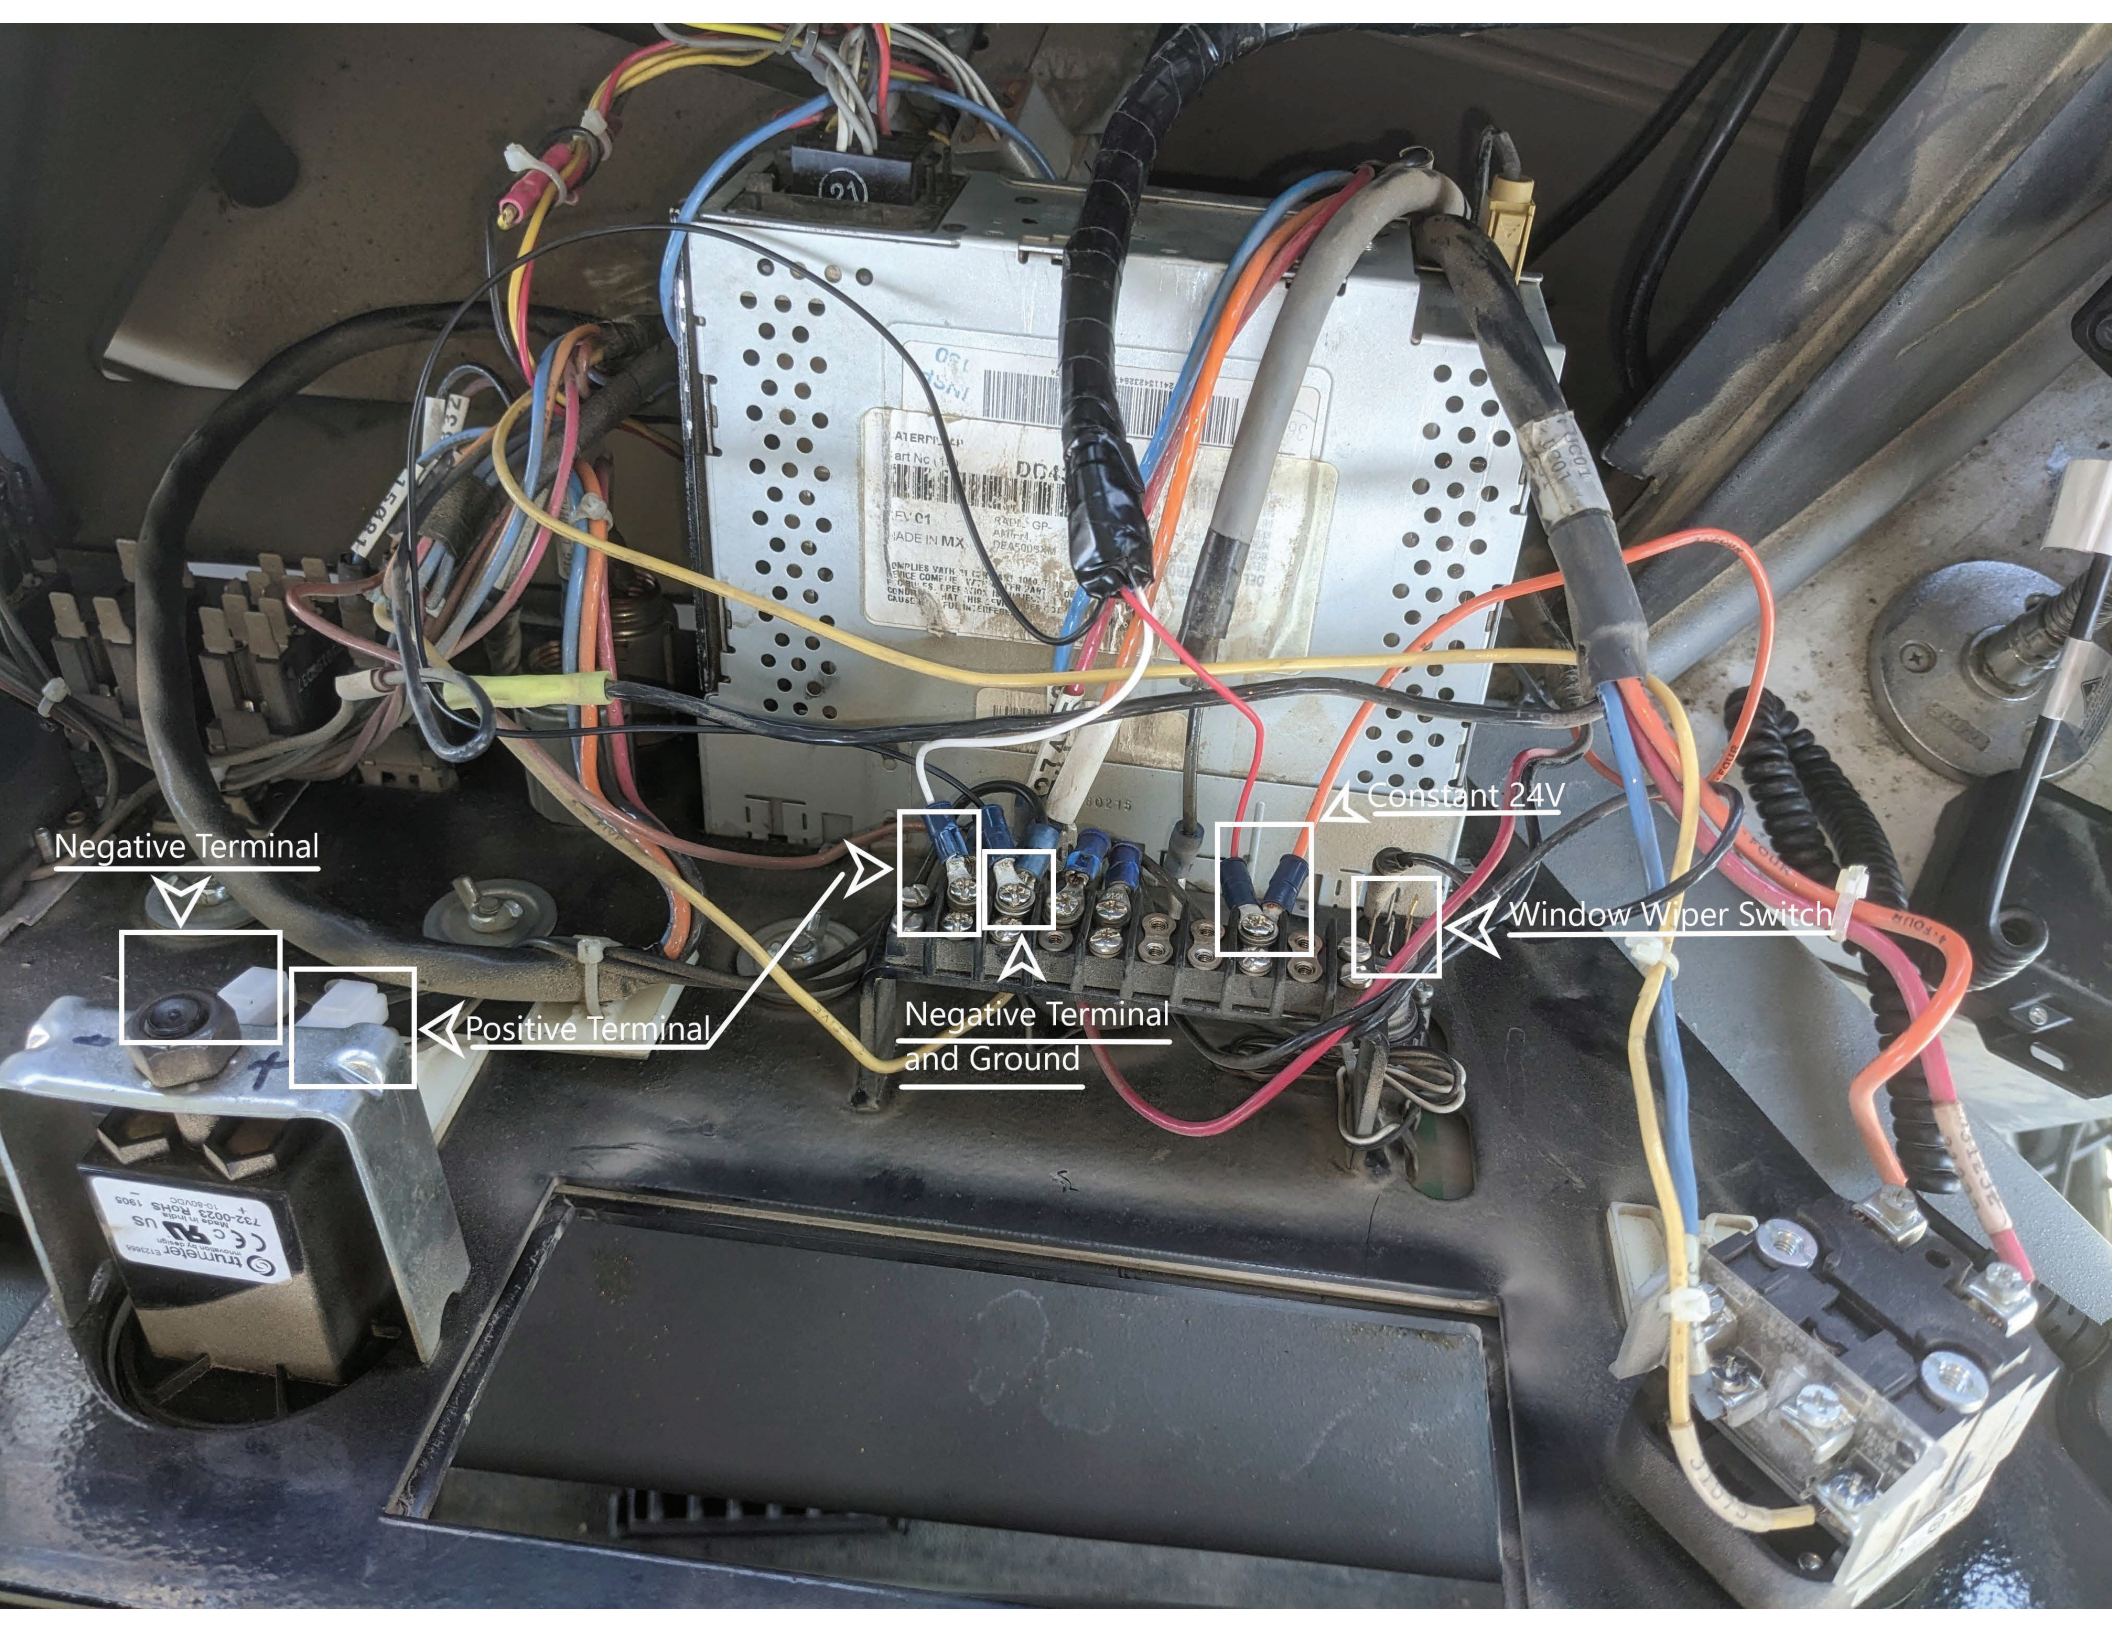

TITLE: GPS Insight Installation on Shovels		REV: 1.0
EasyEDA	Company: U.S. Borax, Rio Tinto	Sheet: 1/1
	Date: 2024-07-12	Drawn By: Greg Kneuer

Negative Terminal

Constant 24V

Window Wiper Switch

Positive Terminal

Negative Terminal and Ground